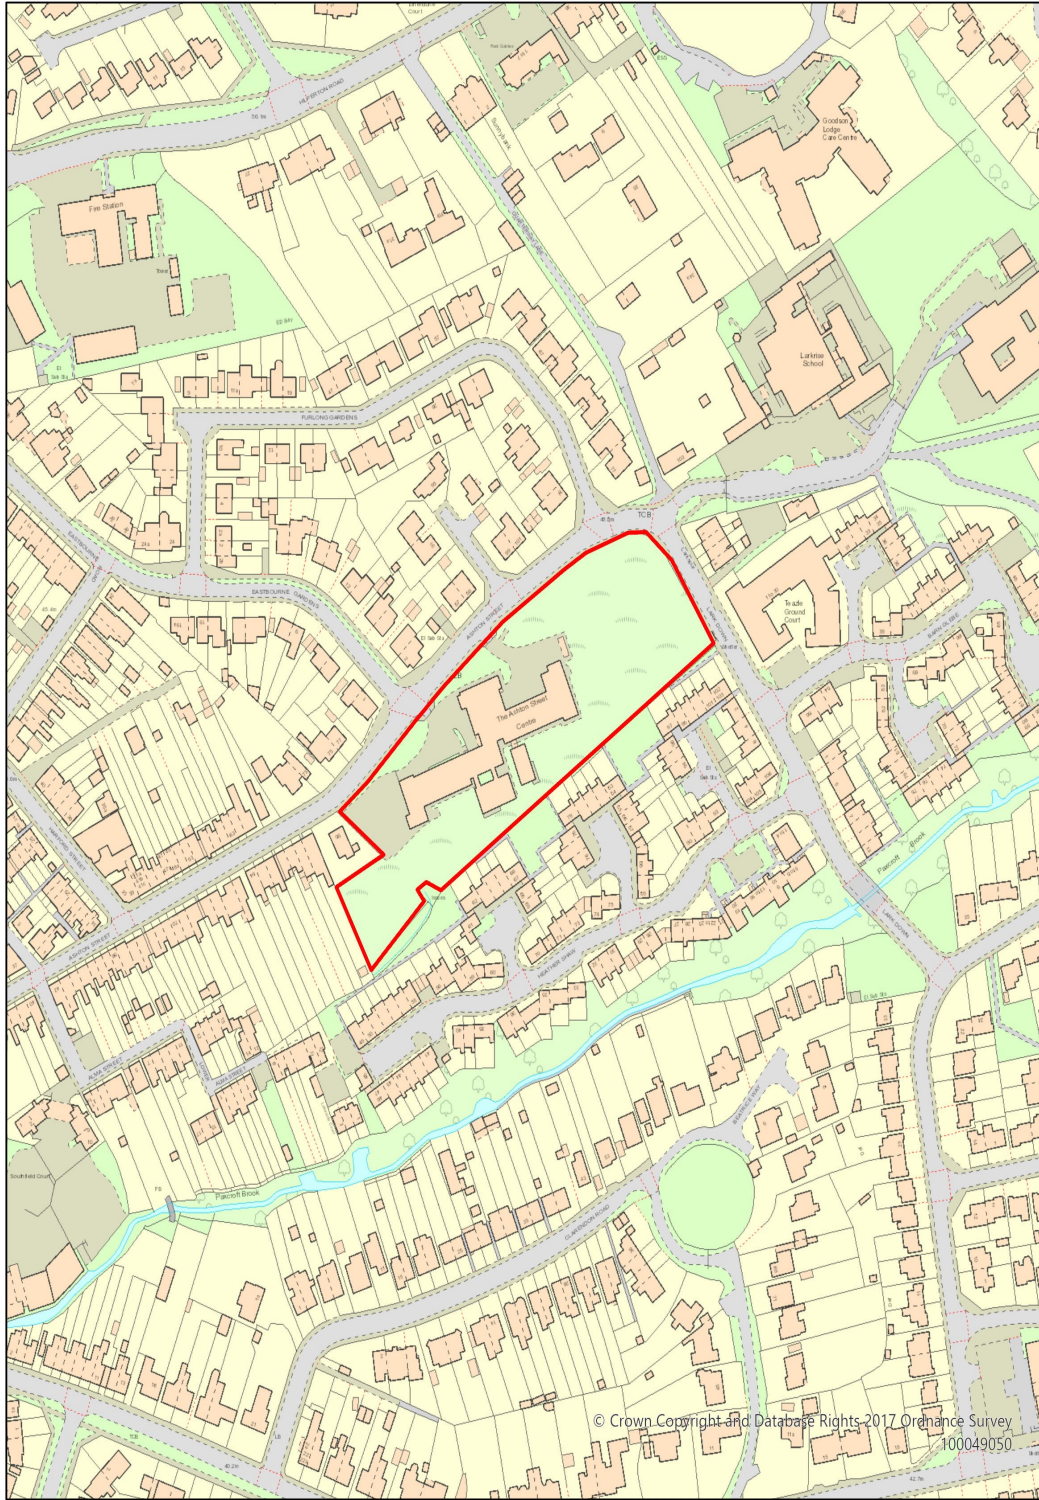

Wiltshire Council

PL/2021/09909

Ashton Street Centre, Ashton
Street, Trowbridge, Wilts, BA14
7ET

© Crown Copyright and Database Rights 2017 Ordnance Survey
100049050

1:2,500

386370E 158005N m

© Crown Copyright and Database Rights 2022 Ordnance Survey Licence No 100049050